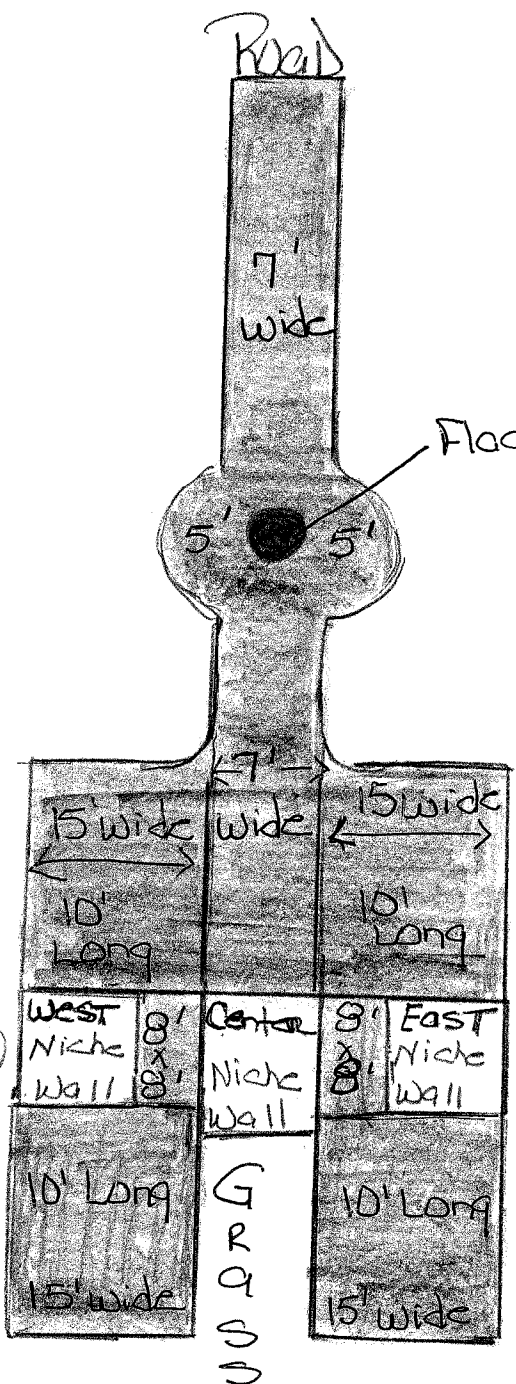

GROSS

★ From Road TO Flag Pole  
7' wide  
28' Long

★ From: Flag Pole TO: Center Niche  
7' wide  
30' Long

Flower Planter ← ○

○ → Flower Planter

★ ONLY Shaded Area needs ★ Concrete